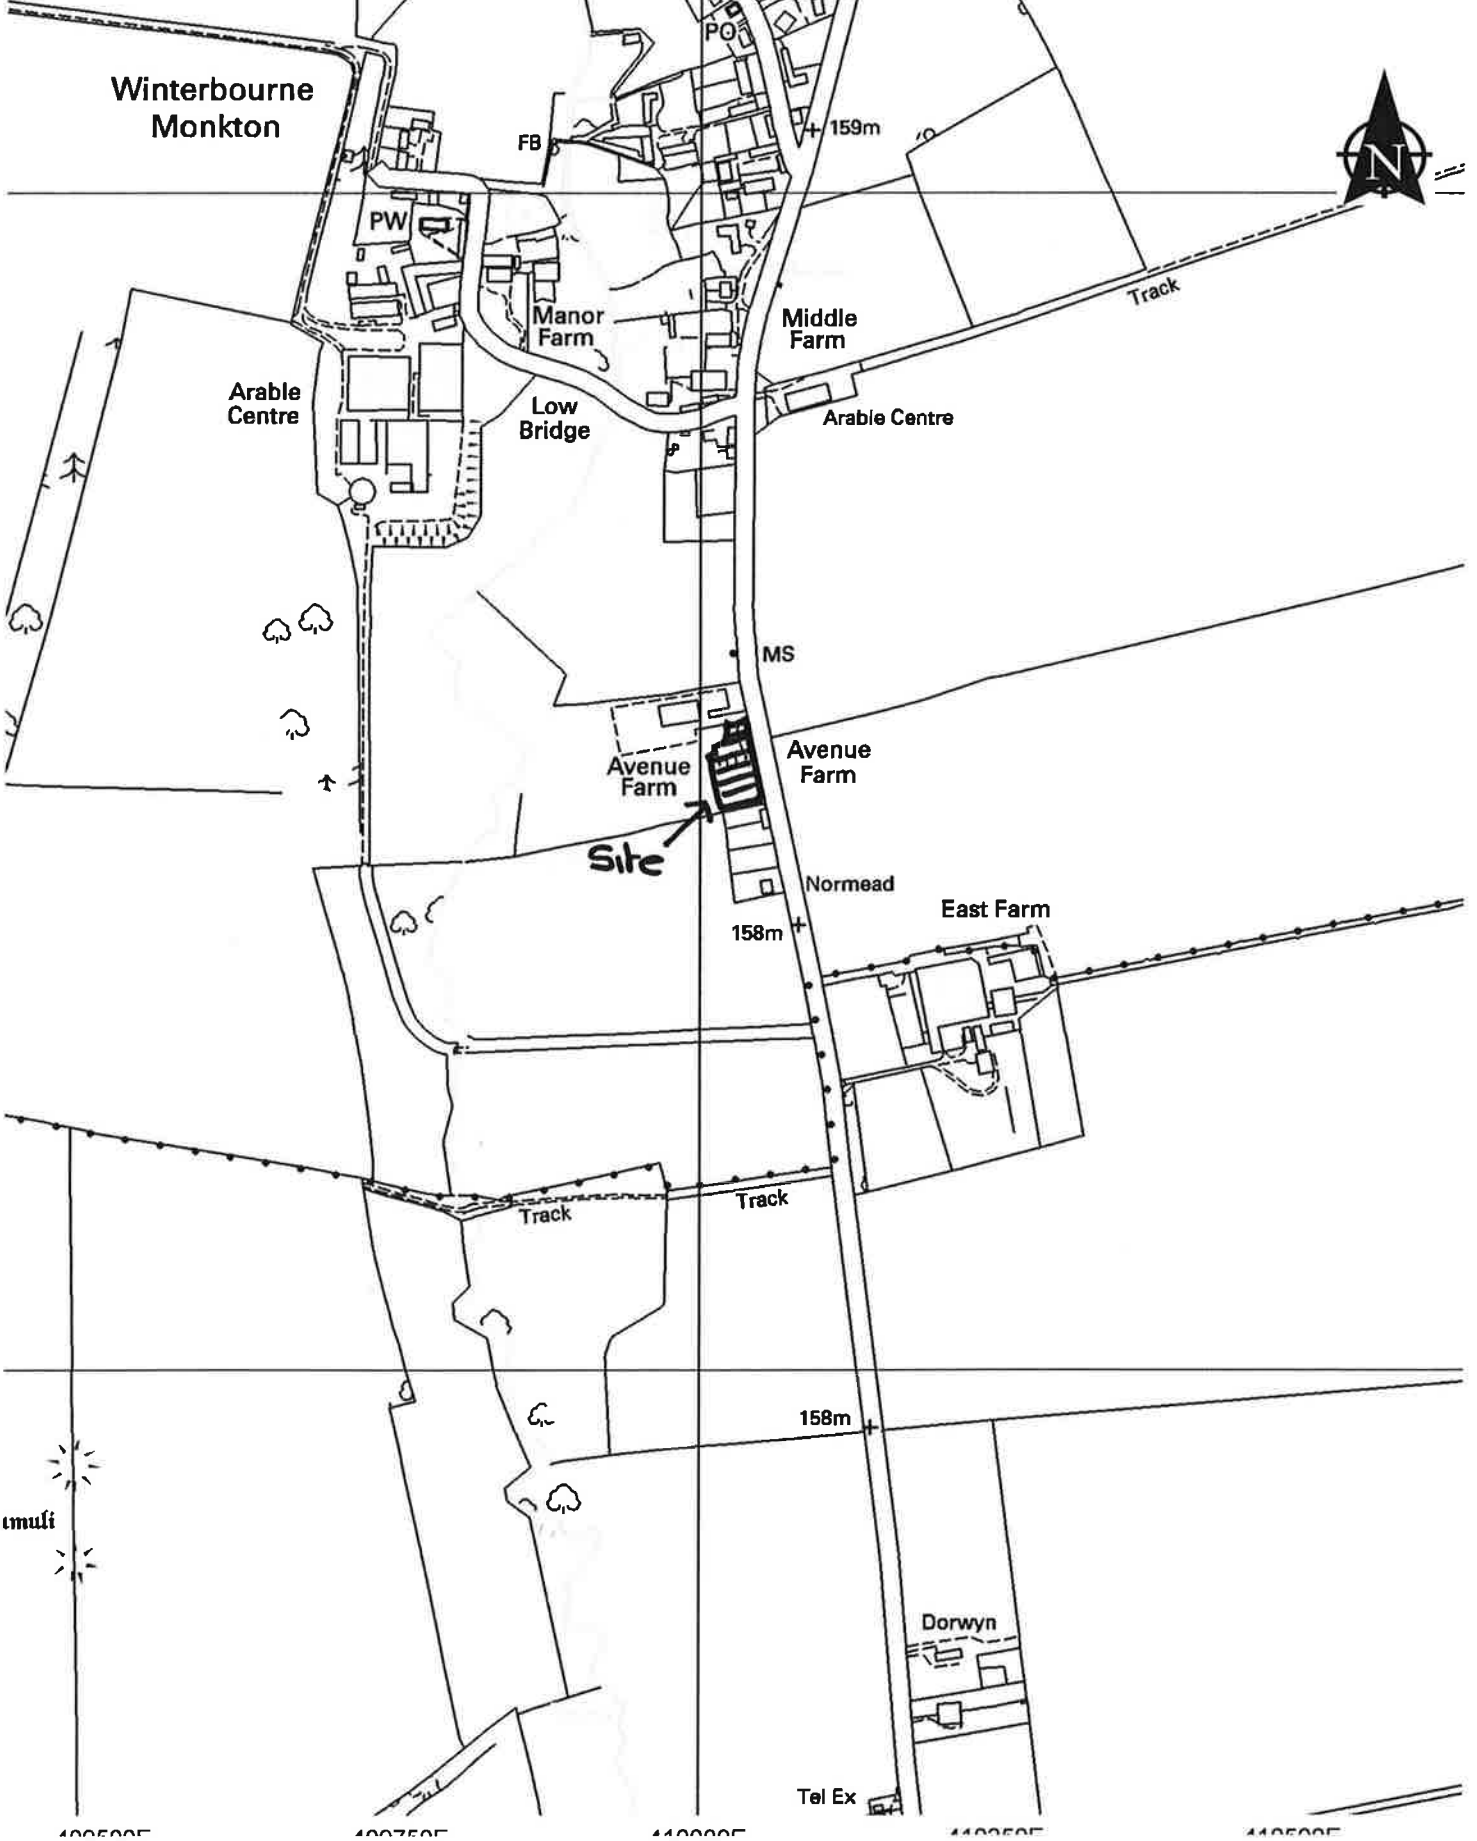

E/11/06917/ful

Date of Printing: 05/07/2011

Scale: 1:6415

Map reference: Invalid Print Macro(map)

Long Barrow
(site of)

© Crown copyright and database rights 2011 Ordnance Survey 100019050

Avenue Farmhouse,
Winterbourne Monkton.

NINC77/1

NINC77/1

NINC77/1

400500E

400750E

410000E

410250E

410500E